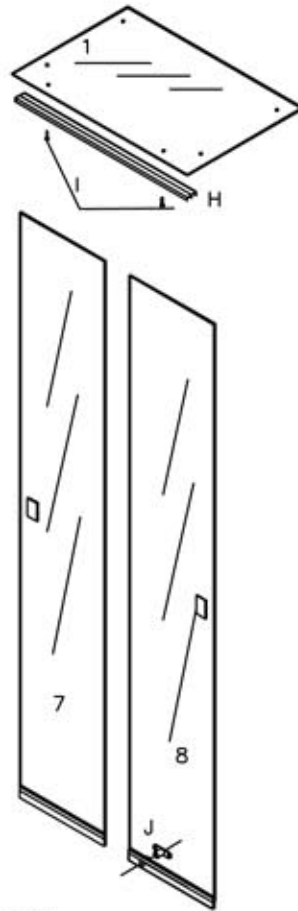

ASSEMBLY INSTRUCTION FRAMELESS TOWER CASE

NOTE: IT IS RECOMMENDED THAT TWO PERSONS TO ASSEMBLE THIS UNIT.

PARTS LIST

NO:	QTY	DESCRIPTION
1	1PC	TOP
2	1PC	SIDE BOARD
3	1PC	SIDE BOARD
4	4PCS	SHELF
5	1PC	BACK BOARD
6	1SET	WOOD BOTTOM BASE
7	1PC	RIGHT DOOR
8	1PC	LEFT DOOR

STEP2

STEP3

STEP4

A	B	C	D	E	F	G	H	I	J	K	L
4PCS	8PCS	16PCS	30PCS	4PCS	1PC	1PC	1PC	2PCS	1PC	1PC	
										TOOL	
