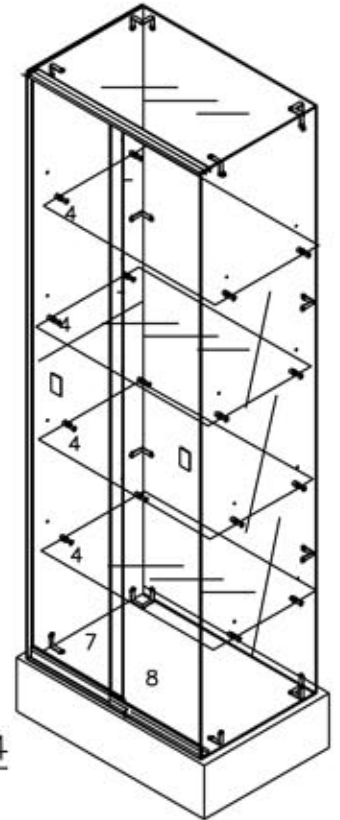

ASSEMBLY INSTRUCTION FRAMELESS TOWER CASE

NOTE: IT IS RECOMMENDED THAT TWO PERSONS TO ASSEMBLE THIS UNIT.

PARTS LIST

NO:	QTY	DESCRIPTION
1	1PC	TOP
2	1PC	SIDE BOARD
3	1PC	SIDE BOARD
4	4PCS	SHELF
5	1PC	BACK BOARD
6	1SET	WOOD BOTTOM BASE
7	1PC	RIGHT DOOR
8	1PC	LEFT DOOR

STEP2

STEP3

STEP4

A	B	C	D	E	F	G	H	I	J	K	L
4PCS	8PCS	16PCS	30PCS	4PCS	1PC	1PC	1PC	2PCS	1PC	1PC	
										TOOL	
