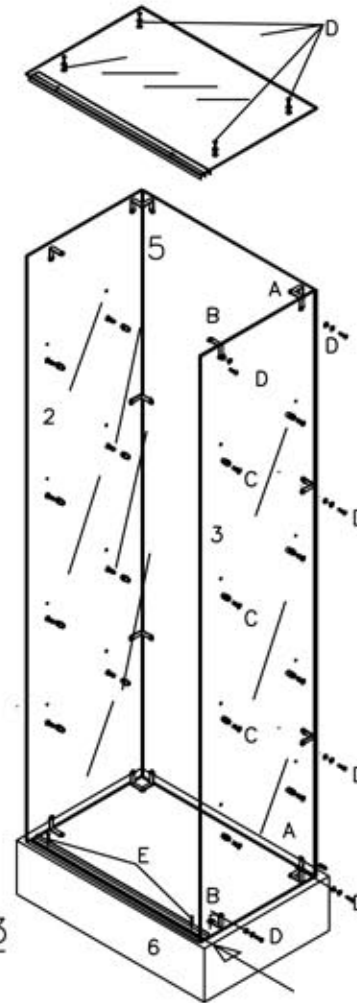

ASSEMBLY INSTRUCTION FRAMELESS TOWER CASE

NOTE: IT IS RECOMMENDED THAT TWO PERSONS TO ASSEMBLE THIS UNIT.

PARTS LIST

NO:	QTY	DESCRIPTION
1	1PC	TOP
2	1PC	SIDE BOARD
3	1PC	SIDE BOARD
4	4PCS	SHELF
5	1PC	BACK BOARD
6	1SET	WOOD BOTTOM BASE
7	1PC	RIGHT DOOR
8	1PC	LEFT DOOR

STEP2

STEP3

STEP4

A	B	C	D	E	F	G	H	I	J	K	L
4PCS	8PCS	16PCS	30PCS	4PCS	1PC	1PC	1PC	2PCS	1PC	1PC	
										TOOL	
